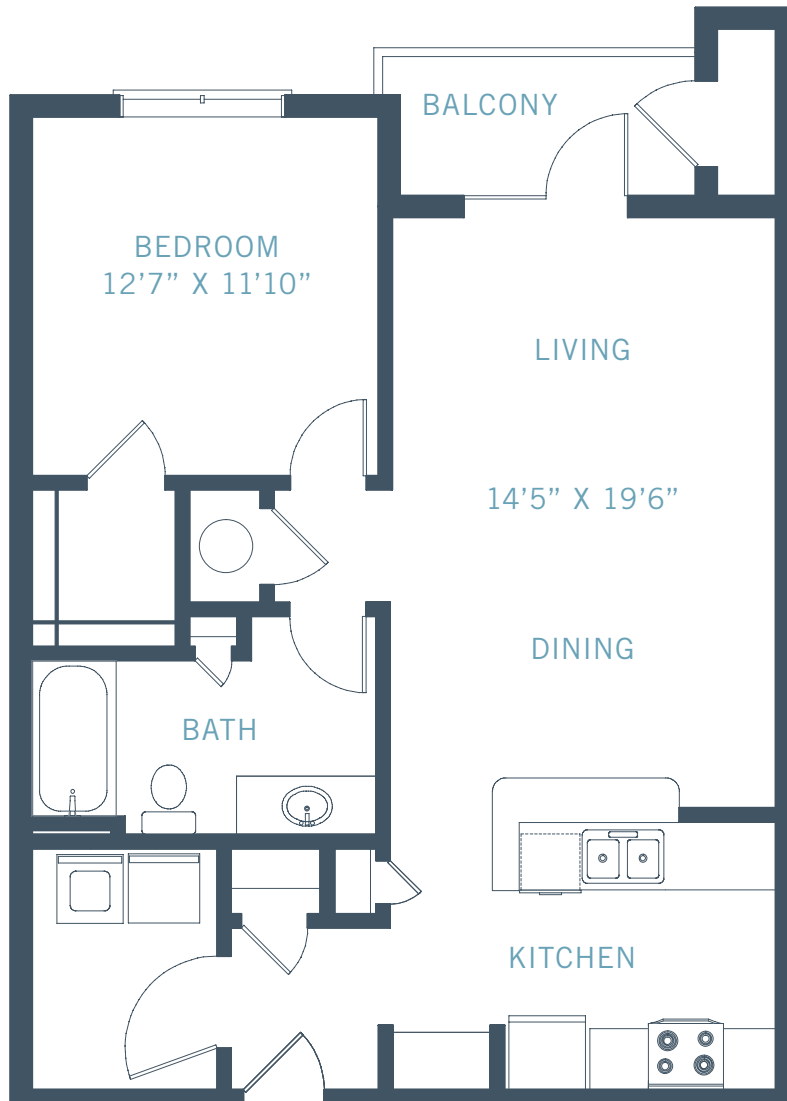

JONES GRANT

URBAN FLATS

A1

1 BED • 1 BATH | 822 SQ FT

PRICE (\$_____/MO)

1040 WAKE TOWNE DRIVE • RALEIGH, NC 27609 • 919.600.9714 • JONESGRANT.COM

INFORMATION IS BELIEVED TO BE ACCURATE, BUT IS NOT WARRANTED. SPECIFICATIONS, PRICING AND AVAILABILITY ARE SUBJECT TO CHANGE WITHOUT NOTICE. SEE AGENT FOR DETAILS. ARTIST'S RENDERINGS AND FLOORPLANS ARE APPROXIMATE ONLY AND ARE NOT MEANT TO BE EXACT DEPICTIONS OF THE UNIT. DRAWINGS ARE NOT TO SCALE. YOUR SELECTED FLOORPLANS MAY VARY FROM THIS ILLUSTRATION DUE TO DESIGN CONFIGURATION AND ARCHITECTURAL STYLING. NOT ALL FEATURES ARE AVAILABLE IN EVERY APARTMENT. ALL SQUARE FOOTAGES ARE APPROXIMATE.