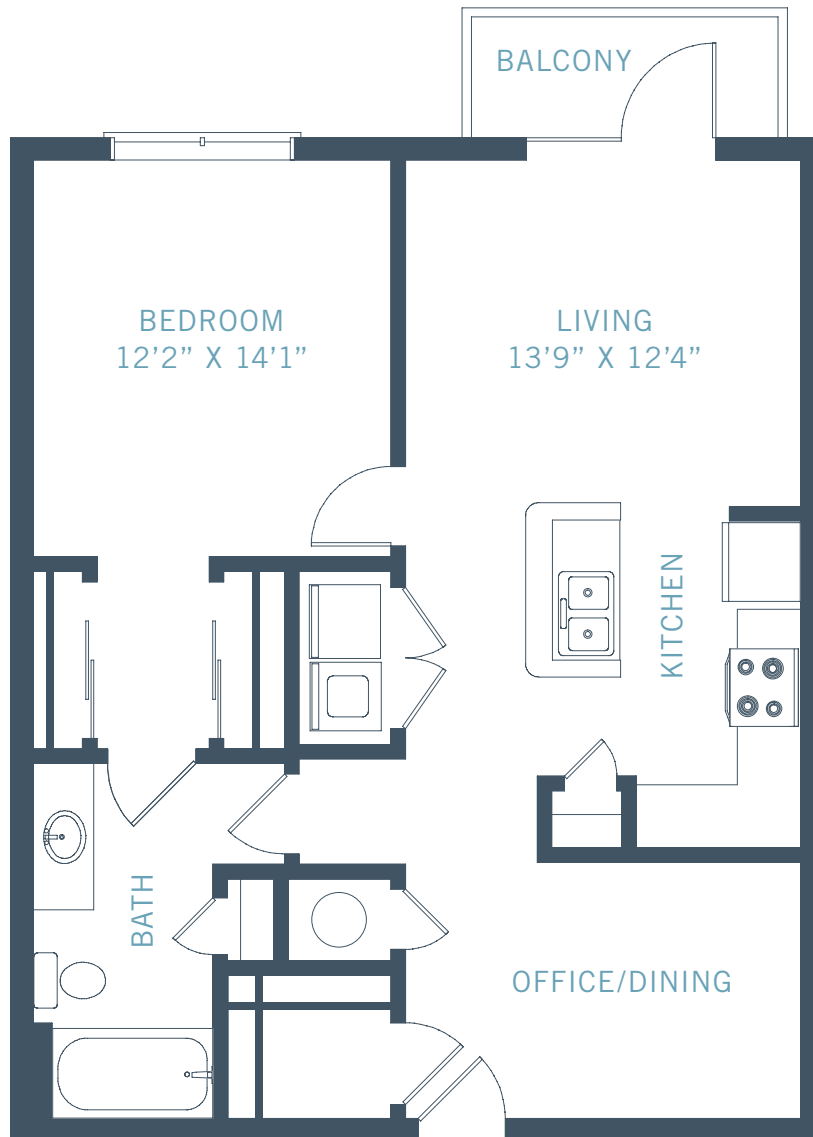

JONES GRANT

URBAN FLATS

A2

1 BED • 1 BATH | 884 SQ FT

PRICE (\$_____/MO)

1040 WAKE TOWNE DRIVE • RALEIGH, NC 27609 • 919.600.9714 • JONESGRANT.COM

INFORMATION IS BELIEVED TO BE ACCURATE, BUT IS NOT WARRANTED. SPECIFICATIONS, PRICING AND AVAILABILITY ARE SUBJECT TO CHANGE WITHOUT NOTICE. SEE AGENT FOR DETAILS. ARTIST'S RENDERINGS AND FLOORPLANS ARE APPROXIMATE ONLY AND ARE NOT MEANT TO BE EXACT DEPICTIONS OF THE UNIT. DRAWINGS ARE NOT TO SCALE. YOUR SELECTED FLOORPLANS MAY VARY FROM THIS ILLUSTRATION DUE TO DESIGN CONFIGURATION AND ARCHITECTURAL STYLING. NOT ALL FEATURES ARE AVAILABLE IN EVERY APARTMENT. ALL SQUARE FOOTAGES ARE APPROXIMATE.