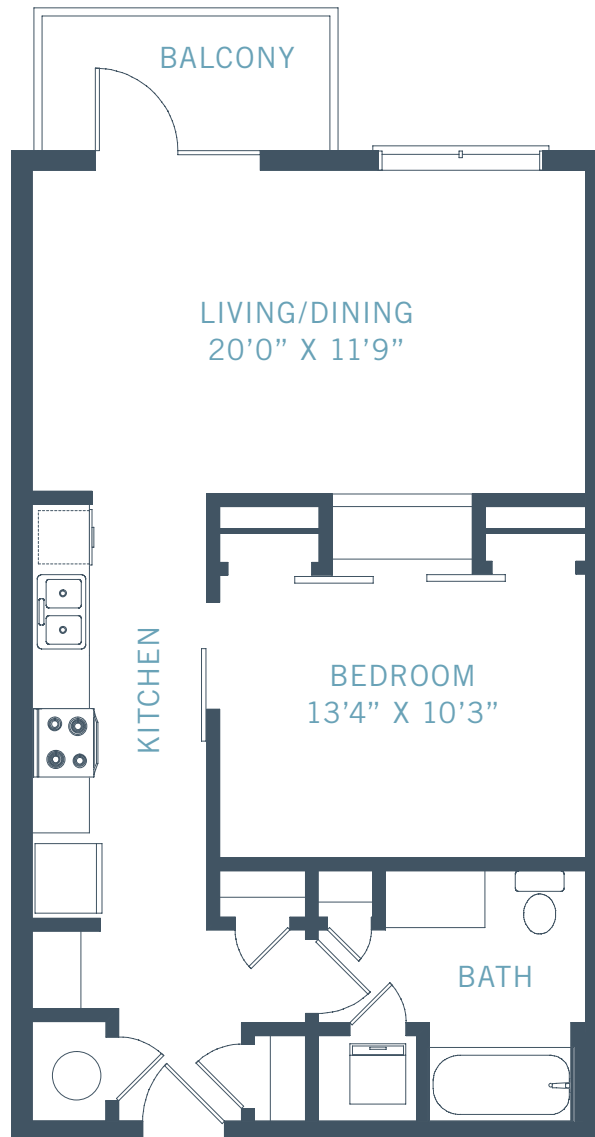

## S1

1 BED • 1 BATH | 680 SQ FT

PRICE (\$ \_\_\_\_\_ /MO)

1040 WAKE TOWNE DRIVE • RALEIGH, NC 27609 • 919.600.9714 • JONESGRANT.COM

INFORMATION IS BELIEVED TO BE ACCURATE, BUT IS NOT WARRANTED. SPECIFICATIONS, PRICING AND AVAILABILITY ARE SUBJECT TO CHANGE WITHOUT NOTICE. SEE AGENT FOR DETAILS. ARTIST'S RENDERINGS AND FLOORPLANS ARE APPROXIMATE ONLY AND ARE NOT MEANT TO BE EXACT DEPICTIONS OF THE UNIT. DRAWINGS ARE NOT TO SCALE. YOUR SELECTED FLOORPLANS MAY VARY FROM THIS ILLUSTRATION DUE TO DESIGN CONFIGURATION AND ARCHITECTURAL STYLING. NOT ALL FEATURES ARE AVAILABLE IN EVERY APARTMENT. ALL SQUARE FOOTAGES ARE APPROXIMATE.