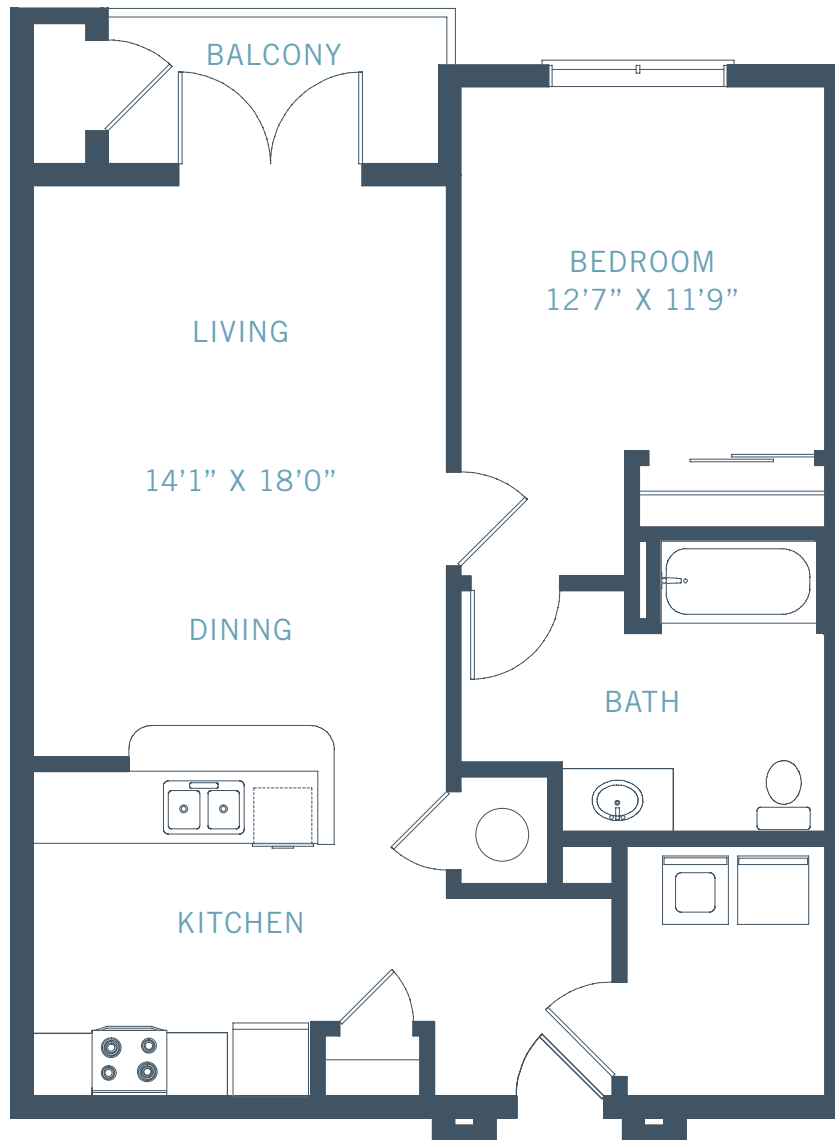

JONES GRANT

URBAN FLATS

A1-HC |

1 BED • 1 BATH | 822 SQ FT

PRICE (\$_____/MO)

1040 WAKE TOWNE DRIVE • RALEIGH, NC 27609 • 919.828.3900 • JONESGRANT.COM

INFORMATION IS BELIEVED TO BE ACCURATE, BUT IS NOT WARRANTED. SPECIFICATIONS, PRICING AND AVAILABILITY ARE SUBJECT TO CHANGE WITHOUT NOTICE. SEE AGENT FOR DETAILS. ARTIST'S RENDERINGS AND FLOORPLANS ARE APPROXIMATE ONLY AND ARE NOT MEANT TO BE EXACT DEPICTIONS OF THE UNIT. DRAWINGS ARE NOT TO SCALE. YOUR SELECTED FLOORPLANS MAY VARY FROM THIS ILLUSTRATION DUE TO DESIGN CONFIGURATION AND ARCHITECTURAL STYLING. NOT ALL FEATURES ARE AVAILABLE IN EVERY APARTMENT. ALL SQUARE FOOTAGES ARE APPROXIMATE.