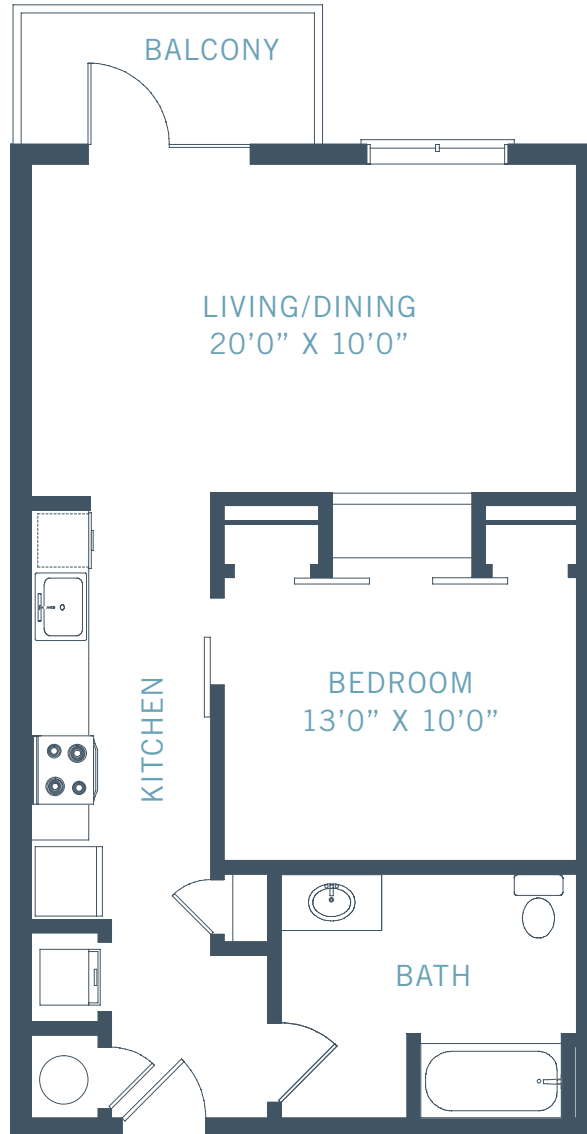

JONES GRANT

URBAN FLATS

S1-HC |

1 BED • 1 BATH | 680 SQ FT

PRICE (\$ _____ /MO)

1040 WAKE TOWNE DRIVE • RALEIGH, NC 27609 • 919.828.3900 • JONESGRANT.COM

INFORMATION IS BELIEVED TO BE ACCURATE, BUT IS NOT WARRANTED. SPECIFICATIONS, PRICING AND AVAILABILITY ARE SUBJECT TO CHANGE WITHOUT NOTICE. SEE AGENT FOR DETAILS. ARTIST'S RENDERINGS AND FLOORPLANS ARE APPROXIMATE ONLY AND ARE NOT MEANT TO BE EXACT DEPICTIONS OF THE UNIT. DRAWINGS ARE NOT TO SCALE. YOUR SELECTED FLOORPLANS MAY VARY FROM THIS ILLUSTRATION DUE TO DESIGN CONFIGURATION AND ARCHITECTURAL STYLING. NOT ALL FEATURES ARE AVAILABLE IN EVERY APARTMENT. ALL SQUARE FOOTAGES ARE APPROXIMATE.