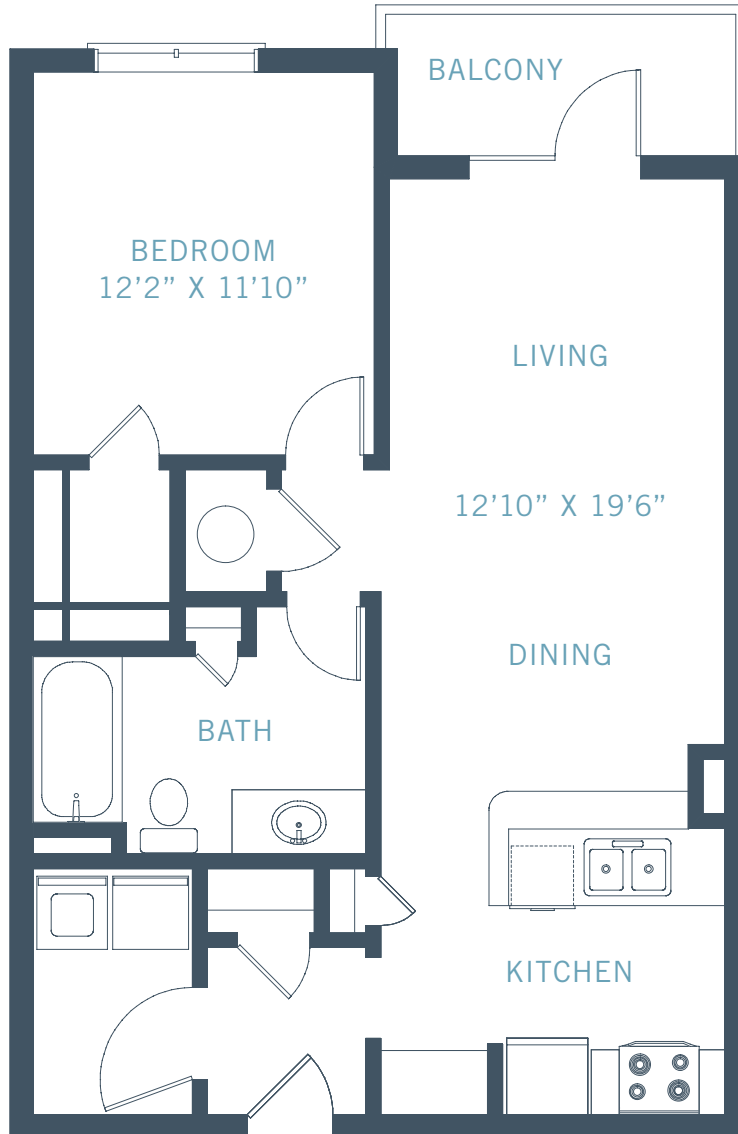

JONES GRANT

URBAN FLATS

A4

1 BED • 1 BATH | 769 SQ FT

PRICE (\$ _____ /MO)

1040 WAKE TOWNE DRIVE • RALEIGH, NC 27609 • 919.828.3900 • JONESGRANT.COM

INFORMATION IS BELIEVED TO BE ACCURATE, BUT IS NOT WARRANTED. SPECIFICATIONS, PRICING AND AVAILABILITY ARE SUBJECT TO CHANGE WITHOUT NOTICE. SEE AGENT FOR DETAILS. ARTIST'S RENDERINGS AND FLOORPLANS ARE APPROXIMATE ONLY AND ARE NOT MEANT TO BE EXACT DEPICTIONS OF THE UNIT. DRAWINGS ARE NOT TO SCALE. YOUR SELECTED FLOORPLANS MAY VARY FROM THIS ILLUSTRATION DUE TO DESIGN CONFIGURATION AND ARCHITECTURAL STYLING. NOT ALL FEATURES ARE AVAILABLE IN EVERY APARTMENT. ALL SQUARE FOOTAGES ARE APPROXIMATE.